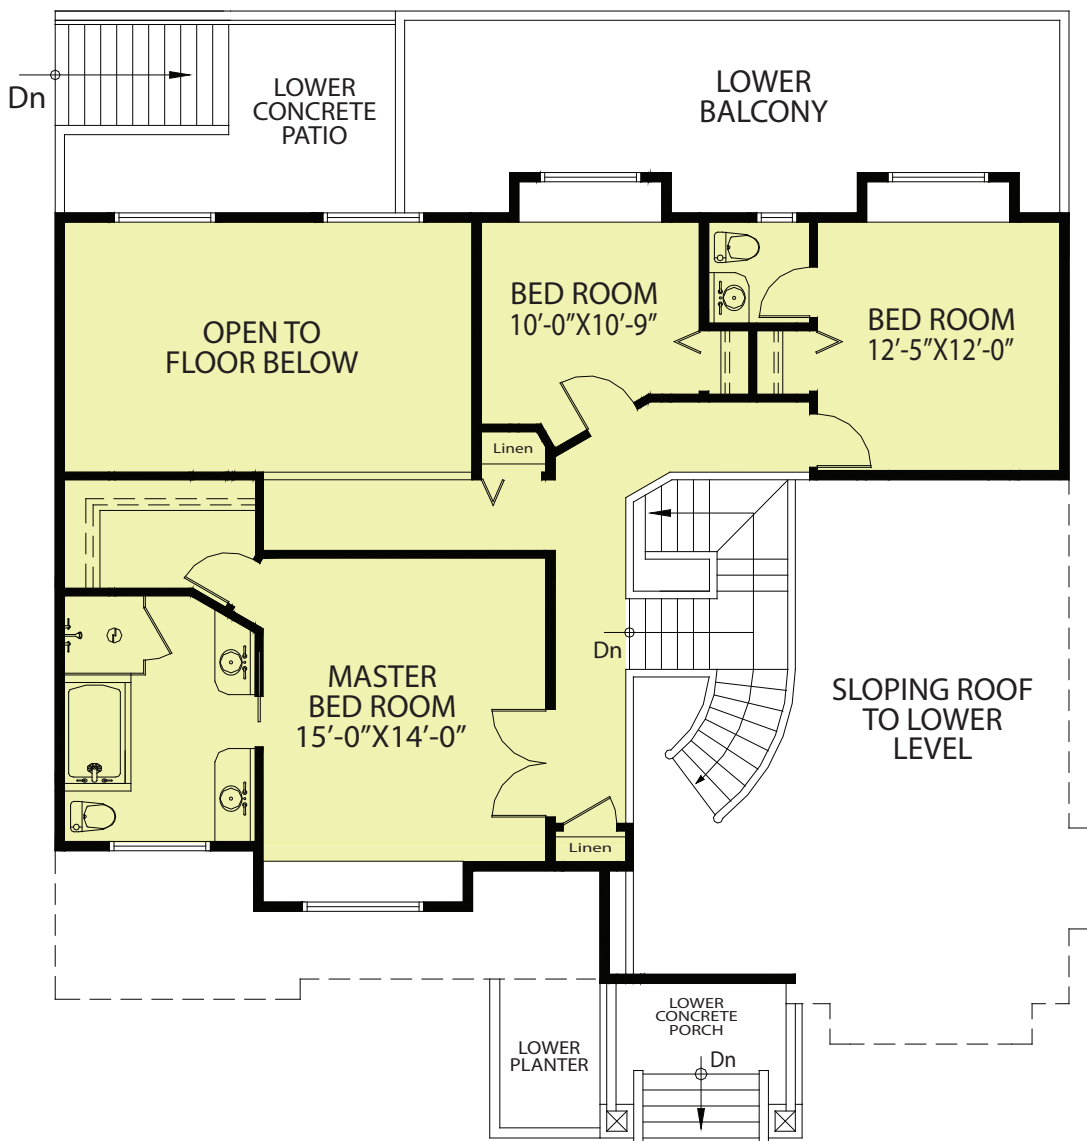

Canadian Home Plans

ANDESUR HOME PLANS INTERNATIONAL

plan number:
AHPI 15.0

Contact
Luis Jr. Cruz
778-939-7011
luisrossanocruzmella@me.com

UPPER FLOOR PLAN

Width: 50'-2"
Length: 32'-7"

FLOOR AREA
934.24 SQ.FT.